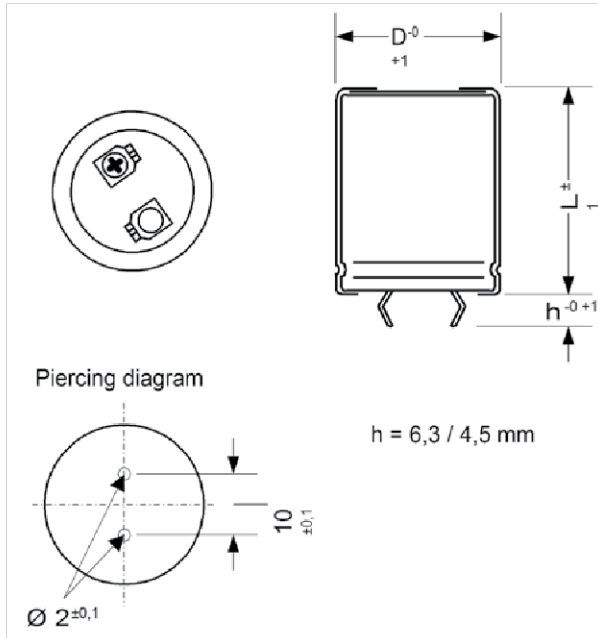

Different voltages and capacitance combinations are available on request. Also in small lots.

Stand: 05/2015

■ DRAWINGS FOR SERIES SIH AND SI4PH

Fig1: SIH - Standard 2 pin snap in version and mounting hole dimensions (mm)

Case diameter 25 to 45 mm only

Fig2: SI4PH - Keyed polarity 4 pin snap in version (here with 6,3 mm claw. The 4,5 mm claw is also available) and mounting hole dimensions (mm)

Case diameter 35, 40, 45 mm only