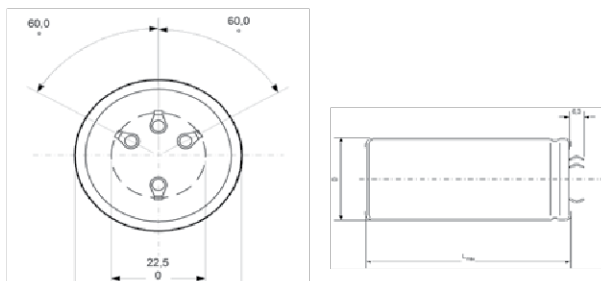

Different voltages and capacitance combinations are available on request. Also in small lots.

Stand: 05/2015

■ DRAWINGS FOR SERIES SIH AND SI4PH

Fig1: SIH - Standard 2 pin snap in version and mounting hole dimensions (mm)

Case diameter 25 to 45 mm only

Fig2: SI4PH - Keyed polarity 4 pin snap in version (here with 6,3 mm claw. The 4,5 mm claw is also available) and mounting hole dimensions (mm)

Case diameter 35, 40, 45 mm only