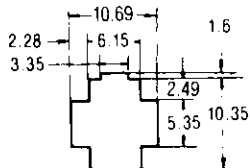

Cap Housing Panel Cutout