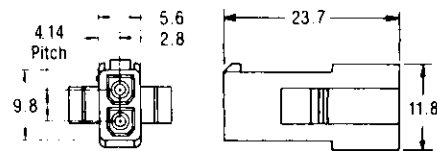

Cap (Panel Mount)

Part No. : 172157-1 UL94V-0
Part No. : 172328-1 UL94V-2

Note : Housing colors are all natural. Other colors, red, green, blue and black, are also available. When ordering, attach appropriate dash numbers as follows.

(Red) : 1-□-2 (Green) : 1-□-5 (Blue) : 1-□-6 (Black) : 1-□-9