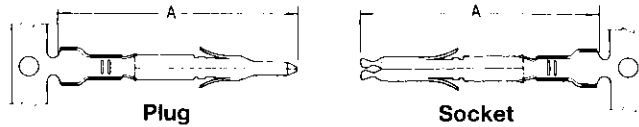

Wire to Board Connectors

Mini-Universal MATE-N-LOK Connectors

Wire Application Side

Contacts

Material : Brass
Pin Dia. : 1mm

Keying Plug

Material : UL94V-0 rated,
66 nylon natural
Part Number : 174670-1

Wire Range	Wire Ins. Dia.	Dim. A	Material/Finish	Contact Part No.				Hand Tool No.
				Strip Form		Loose Piece		
AWG	mm ²			Pin	Socket	Pin	Socket	
26-22	0.12-0.35	1.2-1.75	Brass/Pre-Tin	170359-1	170361-1	170363-1	170365-1	91529-1 (114-5050)
			Brass/Sel. Gold	170359-3	170361-3	170363-3	170365-3	
			Phos. Brz. Pre-Tin	170359-4	170361-4	170363-4	170365-4	
22-18 or 22x(2)	0.30-0.89 or 0.30-0.35x(2)	1.5-2.4 or 3.4 Max.	Brass/Pre-Tin	170360-1	170362-1	170364-1	170366-1	91522-1 (114-5050)
			Brass/Sel. Gold	170360-3	170362-3	170364-3	170366-3	
			Phos. Brz. Pre-Tin	170360-4	170362-4	170364-4	170366-4	
20-16 or 20x(2)	0.5-1.3 or 0.5x(2)	2.0-3.2 or 2.4x(2)	17.5 Brass/Pre-Tin	171636-1†	171637-1†	171638-1†	171639-1†	91536-1 (408-8547-1)

Contact Insertion tool No. 455830-1

Contact extraction tool No. 189727-1(408-4118)

Housings 1 Circuit (For Free-Hanging Applications)

Material : 66 Nylon

Part No. : 172164-1 UL94V-0
Part No. : 172335-1 UL94V-2