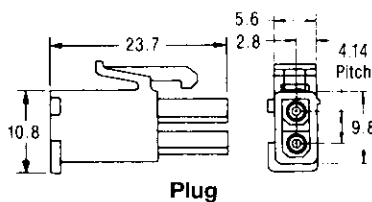

2 Circuits (For Free-Hanging and Panel Mount Applications)

Material : 66 Nylon

Part No. : 172165-1 UL94V-0
Part No. : 172336-1 UL94V-2