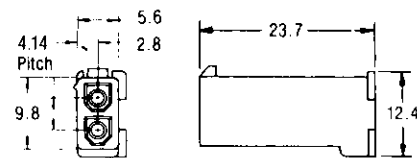

(Red) : 1-□-2 (Green) : 1-□-5 (Blue) : 1-□-6 (Black) : 1-□-9

2 Circuits (For Free-Hanging and Panel Mount Applications)

Material : 66 Nylon

Part No. : 172165-1 UL94V-0
Part No. : 172336-1 UL94V-2

Cap (Free-Hanging)