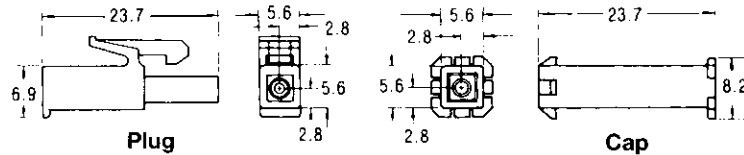

Housings 1 Circuit (For Free-Hanging Applications)

Material : 66 Nylon

Part No. : 172164-1 UL94V-0
Part No. : 172335-1 UL94V-2

Part No. : 172156-1 UL94V-0
Part No. : 172327-1 UL94V-2

Note : Housing colors are all natural. Other colors, red, green, blue and black, are also available. When ordering, attach appropriate dash numbers as follows.

(Red) : 1-□-2 (Green) : 1-□-5 (Blue) : 1-□-6 (Black) : 1-□-9